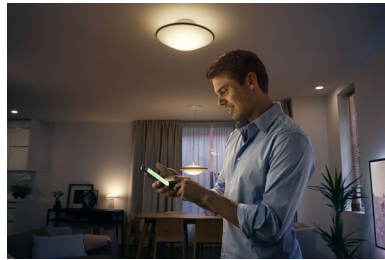

Smooth wireless dimming

Adjust the brightness of your Philips Hue lights easy and seamlessly via your smart device. No need to rewire your home or install a wall dimmer.