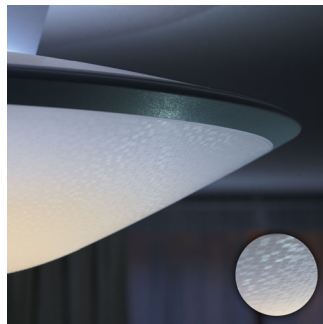

All shades of white light

Set the right ambience for any moment with a range of beautiful, natural white LED light. Use the app on your smart device to set any shade of white light, from cool energizing daylight (6500K) to relaxing warm white light (2200K).

Double the Hue experience

This Philips Hue light has two integrated independent light sources, so you can mix warm and cool white light to match your moment and set functional lighting for your activity at the same time.

Smooth wireless dimming

Adjust the brightness of your Philips Hue lights easy and seamlessly via your smart device. No need to rewire your home or install a wall dimmer.

3D texture for sparkling light

Hue Phoenix has a 3D texture that enhances its looks and gives a pleasant diffusion of light. The

311513148

surface of the lamp is covered with a hexagonal pattern that captures and reflects light, which creates a sparkling effect. The effect changes depending on your viewing angle, making Hue Phoenix a dynamic and eye-catching piece of decoration in your home, even when the lights are off.